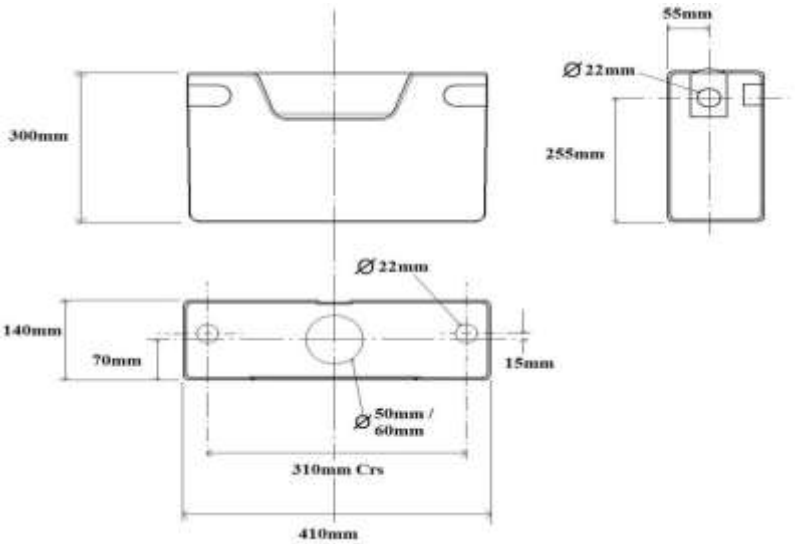

Concealed Cistern

CCSE001 – Side Entry

CCBE001 – Bottom Entry

- Pre-drilled bottom or side entry cisterns available
- Includes Fluidmaster PRO550LC (550mm) length cable dual flush pushbutton with adjustable full flush & partial flush easy sliders
- Fully height adjustable Internal overflow
- Includes Fluidmaster bottom entry PRO400UK or side entry PRO747UK fully adjustable fill valves
- Lid design facilitates both front and top access
- Wall mounted with easy to install bracket (included)
- Fits narrow and deep bathroom furniture
- Supplied with 16" x 14" flush pipe and connections
- 1/2" overflow plug supplied